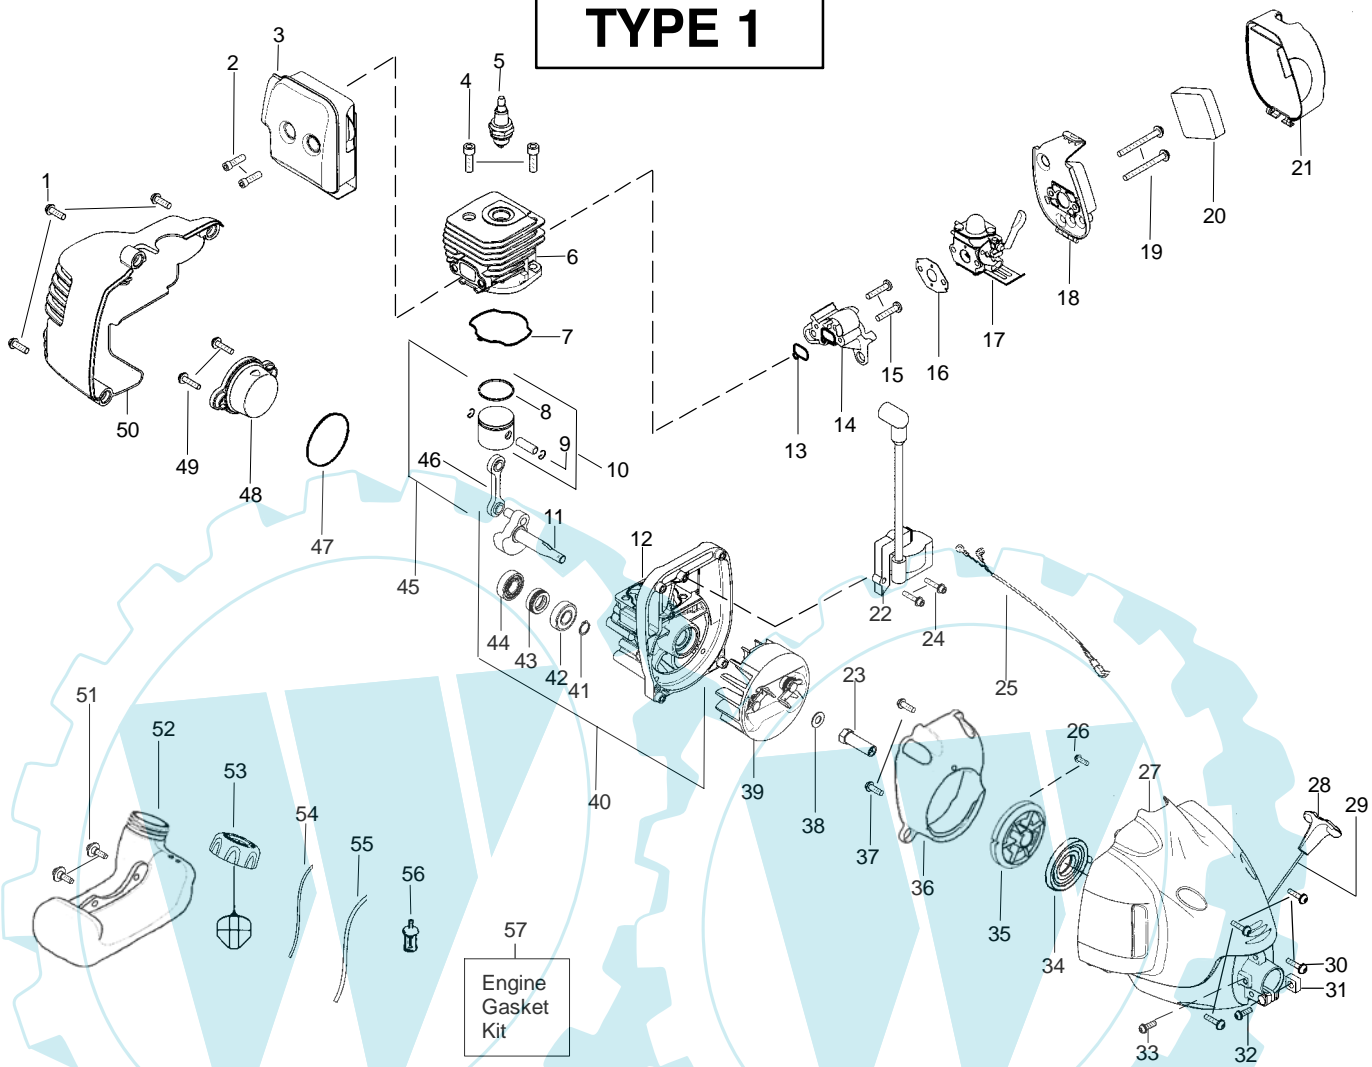

PARTS LIST NO. 530165347		PARTS LIST	MODEL(S) XLT2000 & XLT2000+	
DATE 7/31/07	Replaces 530165347 - 01/24/07		Note: Illustration may differ from actual model due to design changes	PAGE NO. 3

TYPE 1

Ref.	Part No.	Description	Ref.	Part No.	Description	Ref.	Part No.	Description
1.	530015880	Screw	21.	530058912	Cover-Air Box	45.	530071785	Kit-Con Rod/Piston (Incl. 10,46)
2.	530058982	Bolt-Muffler	22.	530039234	Ignition Module	46.	530069945	Kit-Conn. Rod Assy
3.	530059826	Assy-Muffler/Shield (Incl. 2)	23.	530027953	Coupling-Drive	47.	530071750	O-Ring-C'case (kit)
4.	530015953	Screw-Cylinder	24.	530016357	Screw	48.	530058738	Assy-Plug (incl.47)
5.	952030249	Spark Plug (RCJ 6Y)	25.	530047278	Assy-Leadwire	49.	530016386	Screw
6.	530012541	Cylinder	26.	530016391	Screw	50.	530058737	Shroud-Rear
7.	530071750	Seal-Cylinder (kit)	27.	530071943	Assy.-Fan Hsg	51.	530016431	Retainer-Tank
8.	530055120	Piston Ring	28.	530058742	Handle-Starter	52.	530058847	Assy-Fuel Tank (incl. filter, lines & fuel cap)
9.	530015162	Retainer-Piston Pin	29.	530071798	Kit - Rope	53.	530058743	Assy-Fuel Cap w/ret.
10.	530071833	Kit - Piston (Incl. 8, 9)	30.	530015810	Screw	54.	530069247	Kit-Fuel Line (Small)
11.	530012555	Assy-Crankshaft	31.	530016382	Nut 12-24	55.	530069216	Kit-Fuel Line (Large)
12.	530012582	Assy-Crankcase (Incl. 42-44)	32.	530016381	Screw 12-24	56.	530095646	Assy-Fuel Pickup
13.	530071750	Seal-Cyl/Carb.(kit)	33.	530015805	Screw-Shaft Align.	57.	530071750	Kit-Engine Gasket (Incl. 7,13,16,47)
14.	530057547	Adapter-Carb.	34.	530042086	Spring-Starter			Not Shown
15.	530016309	Screw	35.	530071797	Kit-Starter Pulley			
16.	530071750	Gasket-Carb. (kit)	36.	530057548	Baffle			
17.	530071811	Kit-Carb.(C1U-W19)	37.	530015880	Screw			
(Note: Repair kits are not available for this carburetor)			38.	530015828	Washer-Flat			
18.	530059246	Air Box	39.	530054115	Assy-Flywheel			
19.	530016429	Screw	40.	530071751	Assy-C'case & C'shaft (Incl. 11,12,41)			
20.	530036575	Foam-Air Filter	41.	530015941	Retain. Ring-C'shaft	530058709		Bulb-Purge
			42.	530055728	Outer Bearing			
			43.	530019264	Seal			
			44.	530032125	Inner Bearing			

↗ = NEW PART NUMBER FOR THIS IPL   ★ = REFER TO THE SERVICE REFERENCE INDICATED FOR MORE INFORMATION. (LOCATED AT END OF IPL)