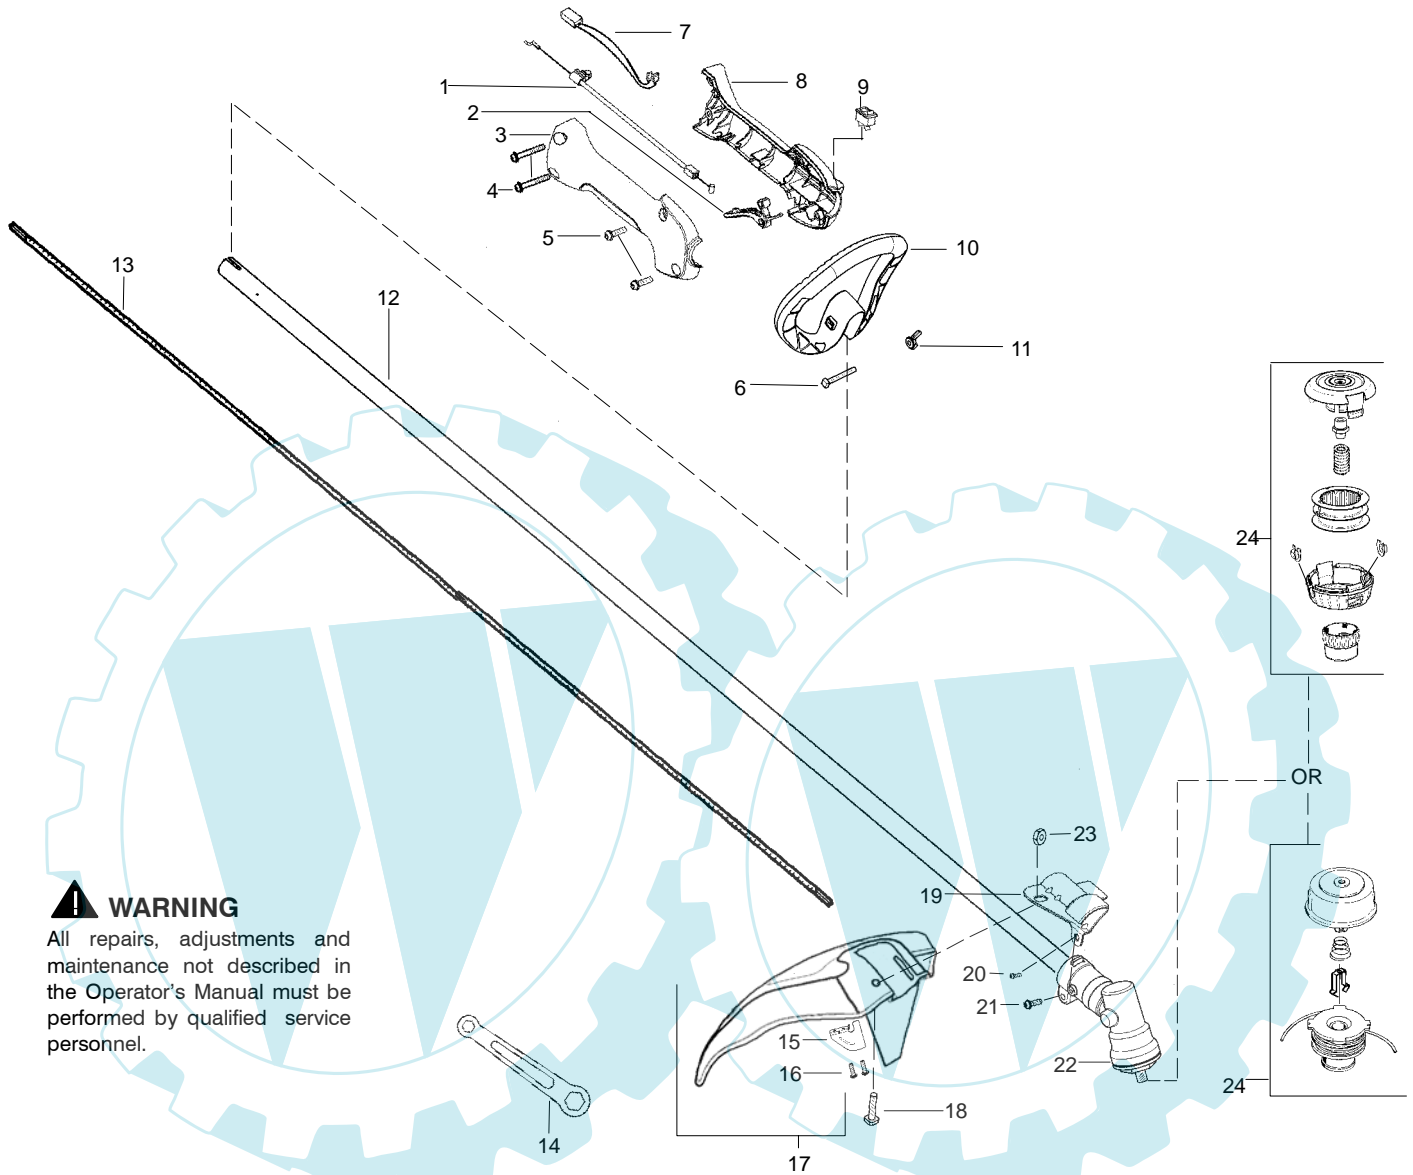

PARTS LIST NO. 530165347		PARTS LIST	MODEL(s) XLT2000 & XLT2000+
DATE 7/31/07	Replaces 530165347 - 01/24/07	Note: Illustration may differ from actual model due to design changes	PAGE NO. 2

TYPE 2

WARNING

All repairs, adjustments and maintenance not described in the Operator's Manual must be performed by qualified service personnel.

Ref.	Part No.	Description	Ref.	Part No.	Description
1.	530057566	Assy - Throttle Cable	20.	530015775	Screw
2.	530049107	Trigger	21.	530016014	Screw
3.	530058751	Throttle Hsg. (Right)	22.	530096099	Assy - Gearbox
4.	530016406	Screw	23.	530015197	Nut
5.	530015814	Screw	24.	*****	Assy - Head
6.	530015786	Bolt - Handle			Not Shown
7.	530054183	Assy - Wire			
8.	530150095	Throttle Hsg. (Left)			
9.	530069572	Kit - Switch			
10.	530058754	Handle - Assist			
11.	530016152	Wingnut - Handle			
12.	530071942	Assy - Drive Shaft Hsg.			
13.	530096169	Shaft - Flex			
14.	530056401	Wrench		---	Operator Manual
15.	530052286	Line Limiter		545123514	(Euro)
16.	530015814	Screw		545123513	(Scan)
17.	545006030	Kit - Shield Assy (Incl.15,16)		545123515	(Euro III)
18.	530015820	Bolt - Shield		545123516	(Euro IV)
19.	545150701	Bracket - Shield		545123517	(Turkish)
				530150303	Decal - Shaft Warning

✓ = NEW PART NUMBER FOR THIS IPL * = REFER TO THE SERVICE REFERENCE INDICATED FOR MORE INFORMATION. (LOCATED AT END OF IPL)