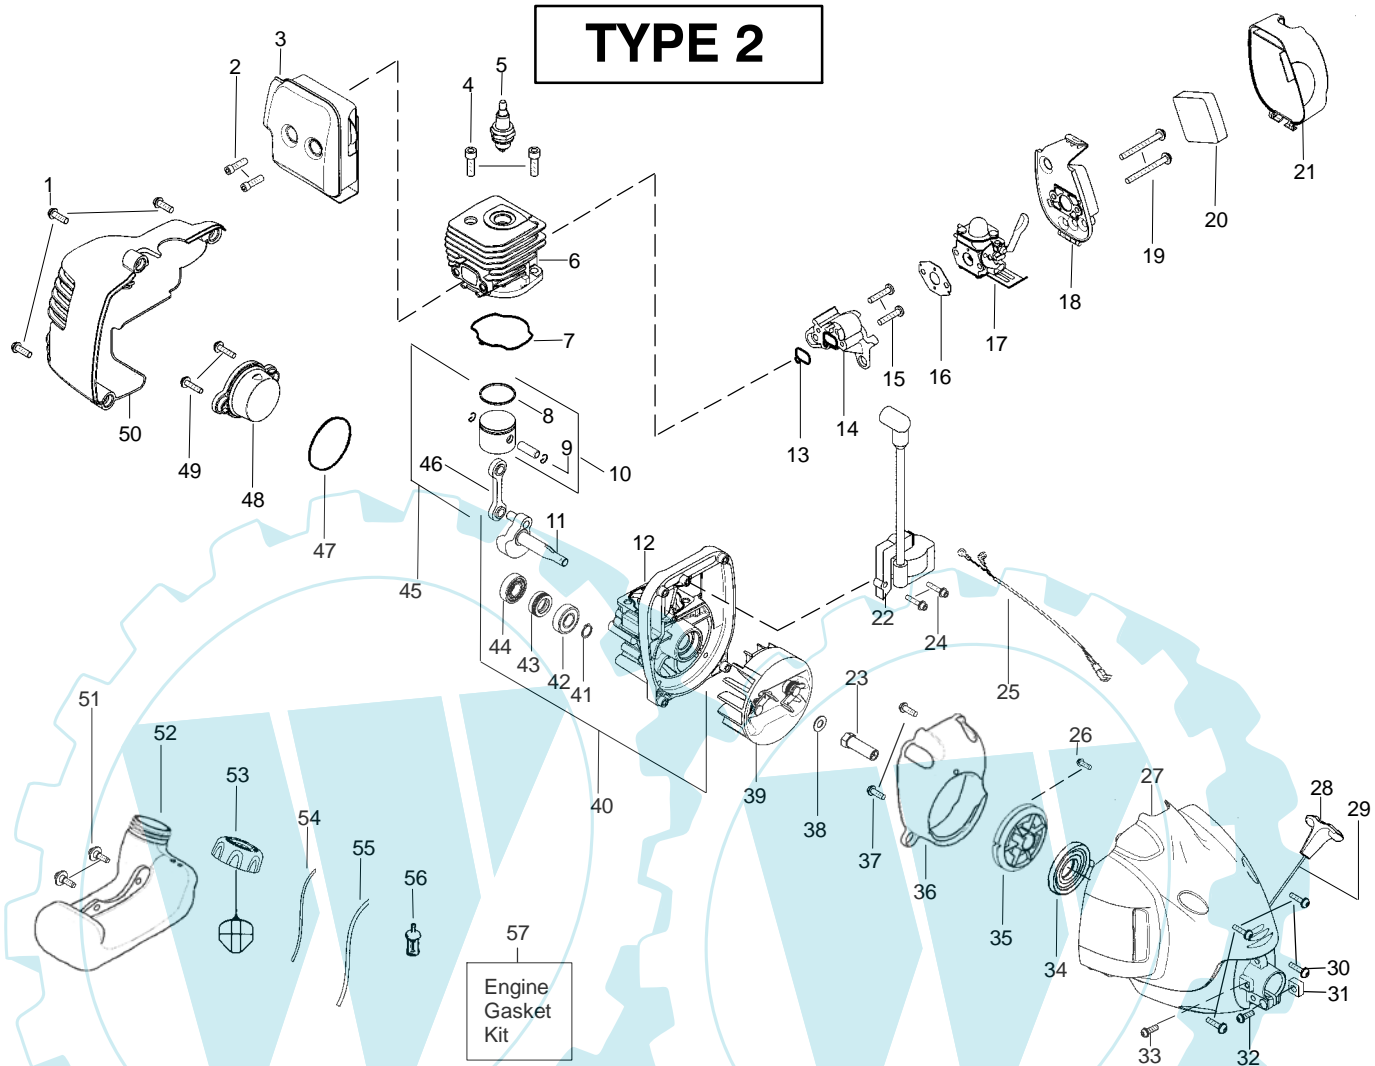

PARTS LIST NO. 530165347		Flymo Electrolux	PARTS LIST	MODEL(S) XLT2000 & XLT2000+	
DATE 7/31/07	Replaces 530165347 - 01/24/07			Note: Illustration may differ from actual model due to design changes	PAGE NO. 4

Ref.	Part No.	Description	Ref.	Part No.	Description	Ref.	Part No.	Description
1.	530015880	Screw	21.	530058912	Cover-Air Box	45.	530071785	Kit-Con Rod/Piston (Incl. 10,46)
2.	530058982	Bolt-Muffler	22.	530039234	Ignition Module	46.	530069945	Kit-Conn. Rod Assy
3.	530059826	Assy-Muffler/Shield (Incl. 2)	23.	530027953	Coupling-Drive	47.	530071750	O-Ring-C'case (kit)
4.	530015953	Screw-Cylinder	24.	530016357	Screw	48.	530058738	Assy-Plug (incl.47)
5.	952030249	Spark Plug (RCJ 6Y)	25.	530047278	Assy-Leadwire	49.	530016386	Screw
6.	530012541	Cylinder	26.	530016391	Screw	50.	530058737	Shroud-Rear
7.	530071750	Seal-Cylinder (kit)	27.	530071943	Assy.-Fan Hsg	51.	530016445	Retainer-Tank
8.	530055120	Piston Ring	28.	530058742	Handle-Starter	52.	530058847	Assy-Fuel Tank (incl. filter, lines & fuel cap)
9.	530015162	Retainer-Piston Pin	29.	530071798	Kit - Rope	53.	530058743	Assy-Fuel Cap w/ret.
10.	530071833	Kit - Piston (Incl. 8, 9)	30.	530015810	Screw	54.	530069247	Kit-Fuel Line (Small)
11.	530012555	Assy-Crankshaft	31.	530016382	Nut 12-24	55.	530069216	Kit-Fuel Line (Large)
12.	530012582	Assy-Crankcase (Incl. 42-44)	32.	530016381	Screw 12-24	56.	530095646	Assy-Fuel Pickup
13.	530071750	Seal-Cyl/Carb.(kit)	33.	530015805	Screw-Shaft Align.	57.	530071750	Kit-Engine Gasket (Incl. 7,13,16,47)
14.	530057547	Adapter-Carb.	34.	530042086	Spring-Starter			Not Shown
15.	530016441	Screw	35.	530071797	Kit-Starter Pulley			
16.	530071750	Gasket-Carb. (kit)	36.	545080601	Baffle			
17.	530071811	Kit-Carb.(C1U-W19)	37.	530016386	Screw			
			38.	530015828	Washer-Flat			
			39.	530054115	Assy-Flywheel			
			40.	530071751	Assy-C'case & C'shaft (Incl. 11,12,41)			
			41.	530015941	Retain. Ring-C'shaft		530058709	Bulb-Purge
18.	530059246	Air Box	42.	530055728	Outer Bearing			
19.	530016429	Screw	43.	530019264	Seal			
20.	530036575	Foam-Air Filter	44.	530032125	Inner Bearing			

(Note: Repair kits are not available for this carburetor)

↗ = NEW PART NUMBER FOR THIS IPL

* = REFER TO THE SERVICE REFERENCE INDICATED FOR MORE INFORMATION. (LOCATED AT END OF IPL)